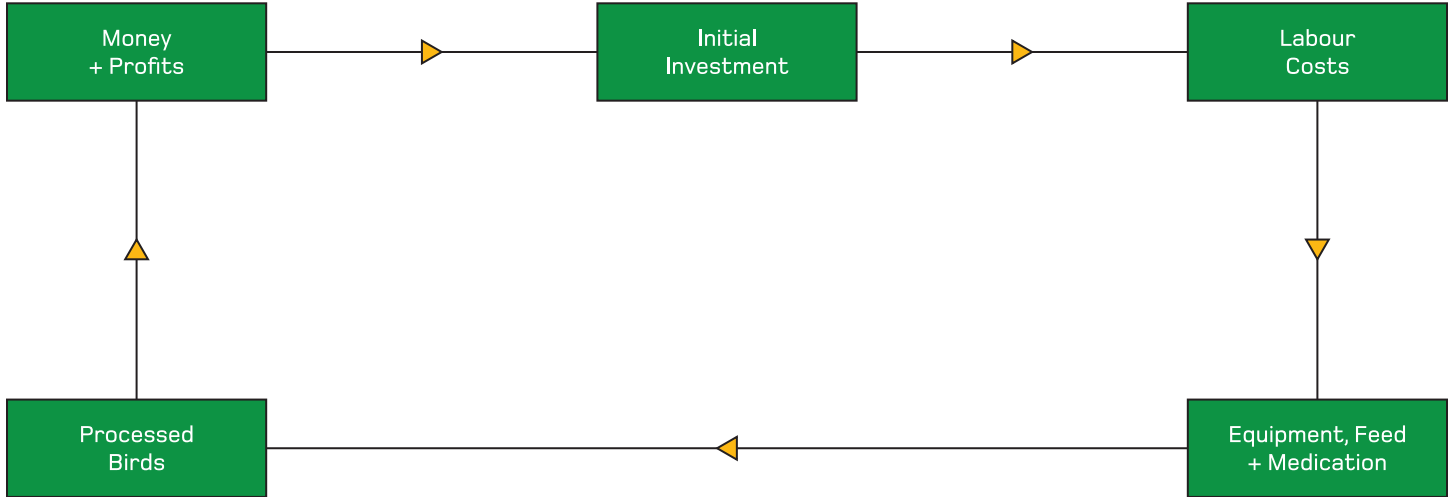

PRODUCT LIFE CYCLE DIAGRAM

1 (246) 416 5600/832 7764

www.galesagroproducts.com